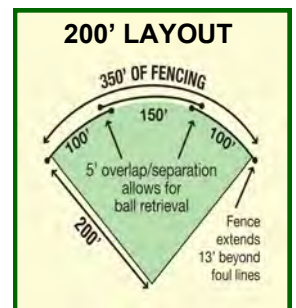

Benefits:

- Easier handling of smaller sections
- Can design with overlap/gap in sections for ball retrieval
- Design flexibility—can change outfield distance by adding or eliminating sections

For 300' home run distance (baseball) you can use 500' of fencing.

Recommended kits:

- 2 each 150' fence kits
 - 2 each 100' fence kits
- Extra fencing allows for extension beyond foul line for overlap

Common field designs using our standard length kits.

To calculate the fencing needed for foul-pole to foul-pole, multiply the home run distance by 1.57. (200' home run distance x 1.57 = 314' of fencing)

For 200' home run distance (softball & little league) you need a minimum 314' of fencing.

Recommended kits:

- 1 each 150' fence kits
 - 2 each 100' fence kits
- Extra fencing allows for extension beyond foul line or overlap.