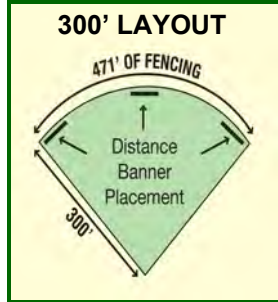

Baseball & Men's Softball Kit
300' HR Distance

Softball & Little League Kit
200' HR Distance

Distance Banner Colors		
2 Green with yellow numerals	2 Blue with white numerals	2 Red with white numerals

Grand Slam Fencing™ Standard Length Kits