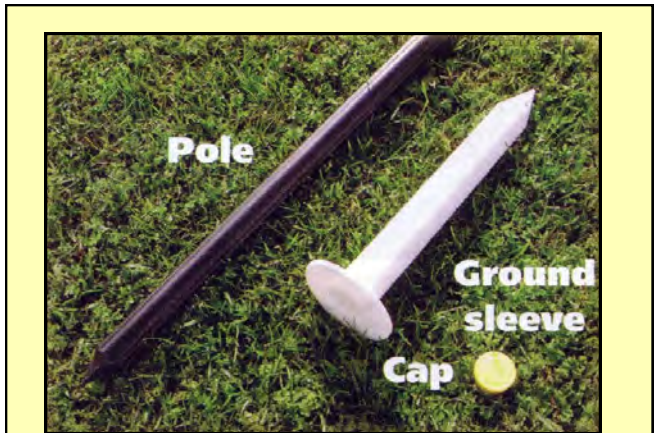

ONE PIECE ENDURO FENCE SYSTEM

Revolutionary **Enduro** Fencing is fabricated in one piece to create a homerun fence without gaps and overlap. System includes a single piece of fencing with pockets, poles, a pilot hole tool for hard ground and a 300' tape measure to assist with proper pole layout. Ground sleeves **ARE OPTIONAL**. Dark Green Only.

BS13516 ~~\$199.99/PACK~~

300' HOMERUN FENCE (One Piece Enduro Fence System)
471' of fencing, 48 poles, pilot hole tool, tape measure. **DARK GREEN ONLY**
Weight 245 lbs.

1335941 ~~\$2,479.99/SET~~

Optional set of 48 ground sleeves/caps for 300' Homerun Fence

BS13518 ~~\$299.99/KIT~~

50' FENCE ONLY (specify DK Green, Red, Blue)
#1236897 ~~\$294.99/EA.~~

150' FENCE ONLY
#1236927 ~~\$699.99/EA.~~

CALL TODAY
For Special **REDUCED** Pricing —
SO LOW THE MANUFACTURER WON'T ALLOW US TO PUBLISH THE PRICES!