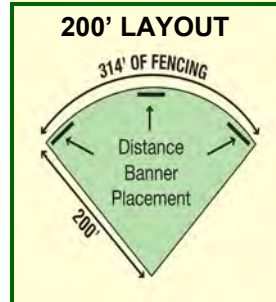

BEAM CLAY®

WHOLESALE PRICE LIST

Grand Slam Fencing™ Portable Safety Fencing

Grand Slam Fencing™ One-piece Fencing Kits

FOR BASEBALL, SOFTBALL & LITTLE LEAGUE POPULAR FIELD SIZES/DESIGNS

Benefits:

- No gaps in fence
- Clean continuous look

Baseball & Men's Softball Kit
300' HR Distance

Softball & Little League Kit
200' HR Distance

Distance Banner Colors		
2 Green with yellow numerals	2 Blue with white numerals	2 Red with white numerals

Grand Slam Fencing™ Standard Length Kits