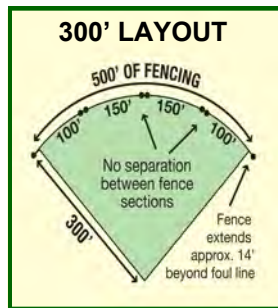

BEAM CLAY®

WHOLESALE PRICE LIST

Grand Slam Fencing™ Portable Safety Fencing

Grand Slam Fencing™ One-piece Fencing Kits

FOR BASEBALL, SOFTBALL & LITTLE LEAGUE POPULAR FIELD SIZES/DESIGNS

Benefits:

- No gaps in fence
- Clean continuous look

Distance Banner Colors		
2 Green with yellow numerals	2 Blue with white numerals	2 Red with white numerals

Grand Slam Fencing™ Standard Length Kits

Benefits:

- Easier handling of smaller sections
- Can design with overlap/gap in sections for ball retrieval
- Design flexibility—can change outfield distance by adding or eliminating sections

For 300' home run distance (baseball) you can use 500' of fencing.

Recommended kits:

1. 2 each 150' fence kits
   - 2 each 100' fence kits
2. Extra fencing allows for extension beyond foul line for overlap

Common field designs using our standard length kits.

To calculate the fencing needed for foul-pole to foul-pole, multiply the home run distance by 1.57. (200' home run distance x 1.57 = 314' of fencing)

For 200' home run distance (softball & little league) you need a minimum 314' of fencing.

Recommended kits:

1. 1 each 150' fence kits
   - 2 each 100' fence kits
2. Extra fencing allows for extension beyond foul line or overlap.