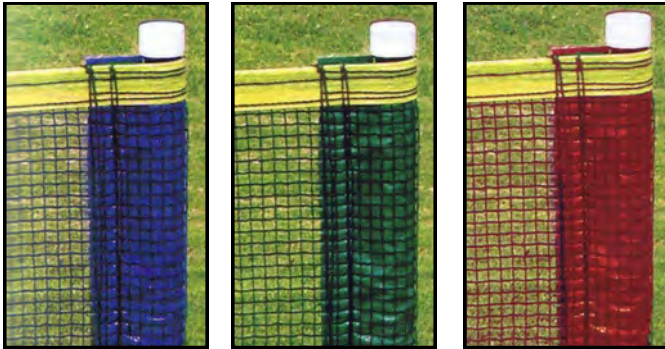

BEAM CLAY®

Enduro Portable Safety Fencing

WHOLESALE PRICE LIST
EFFECTIVE: JULY 1, 2021

4' HIGH ENDURO FENCING with Yellow Top Tape

Sets a new standard for Simplicity, Durability & Appearance.

Simply slide the poles through the permanent vinyl pockets in the mesh fencing and drive the **SmartPole** into the turf with a rubber mallet. You're done—no ropes, ties, clips, hooks, etc. The vinyl pockets, spaced every 10 ft., create an attachment to the pole that is uniform top to bottom for excellent durability and appearance. Steel pilot hole tool is included for hard ground. Optional ground sockets available.